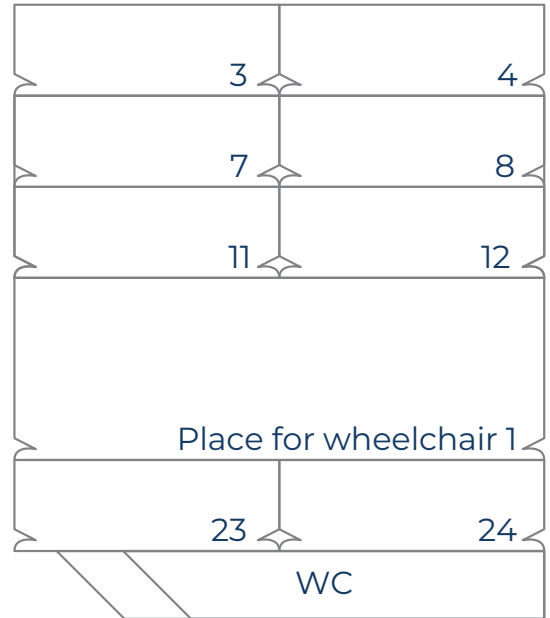

COACH SEATING CHART

MERCEDES-BENZ TOURISMO 15 RHD / 49 + 1 weelchair + 1 + 1 SEATS

(Set up for 1 disabled passenger)

DRIVER

HOSTESS

COACH SEATING CHART

MERCEDES-BENZ TOURISMO 15 RHD / 45 + 2 wheelchairs + 1 + 1 SEATS

(Set up for 2 disabled passengers)

DRIVER

HOSTESS

COACH SEATING CHART

MERCEDES-BENZ TOURISMO 15 RHD / 41 + 3 wheelchairs + 1 + 1 SEATS

(Set up for 3 disabled passengers)

DRIVER

HOSTESS

COACH SEATING CHART

MERCEDES-BENZ TOURISMO 15 RHD / 37 + 4 wheelchairs + 1 + 1 SEATS

(Set up for 4 disabled passengers)

DRIVER

HOSTESS

COACH SEATING CHART

MERCEDES-BENZ TOURISMO 15 RHD / 53 + 1 + 1 SEATS

DRIVER

HOSTESS

Centre door