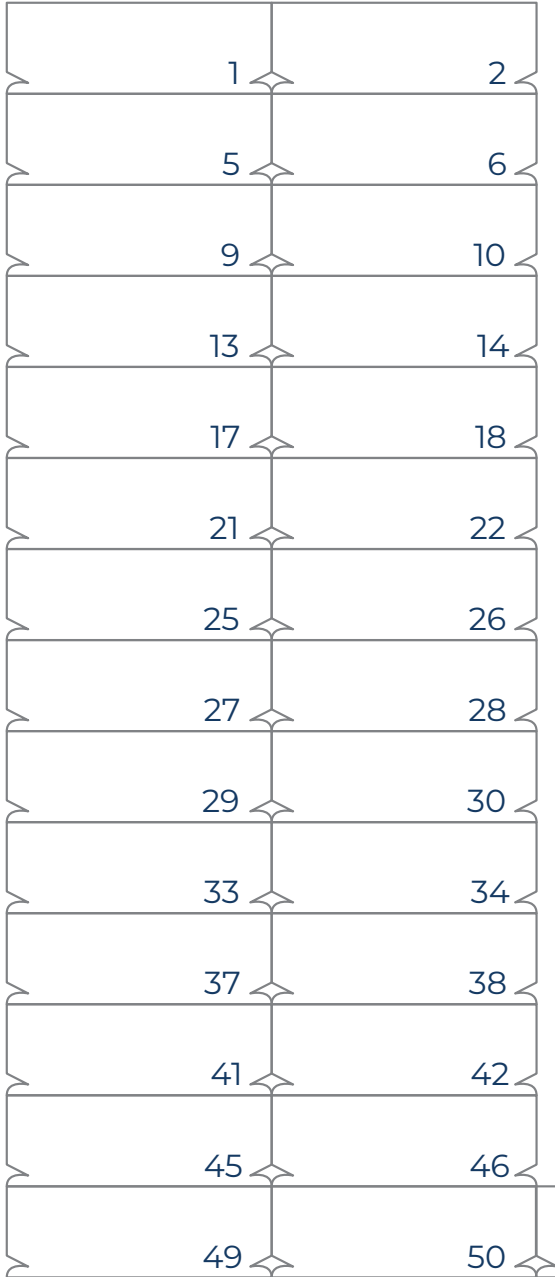

COACH SEATING CHART

MERCEDES-BENZ TOURISMO 15 RHD / 53 + 1 + 1 SEATS

DRIVER

HOSTESS