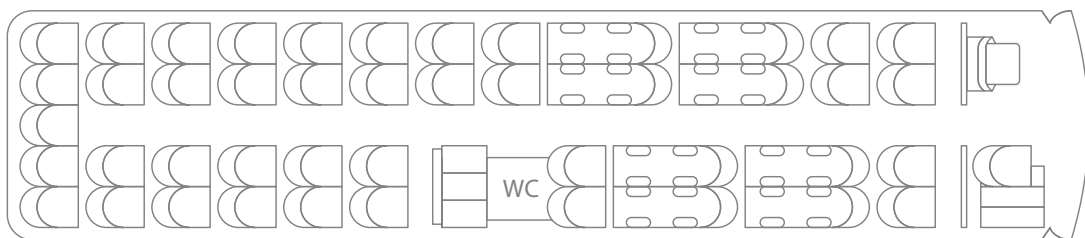

COACH SEATING CHART

MERCEDES-BENZ TOURISMO 15 RHD / 49 + 1 weelchair + 1 + 1 SEATS

(Set up for 1 disabled passenger)

DRIVER

HOSTESS

COACH SEATING CHART

MERCEDES-BENZ TOURISMO 15 RHD / 45 + 2 wheelchairs + 1 + 1 SEATS

(Set up for 2 disabled passengers)

DRIVER

HOSTESS

COACH SEATING CHART

MERCEDES-BENZ TOURISMO 15 RHD / 41 + 3 wheelchairs + 1 + 1 SEATS

(Set up for 3 disabled passengers)

DRIVER

HOSTESS

COACH SEATING CHART

MERCEDES-BENZ TOURISMO 15 RHD / 37 + 4 wheelchairs + 1 + 1 SEATS

(Set up for 4 disabled passengers)

DRIVER

HOSTESS

COACH SEATING CHART

MERCEDES-BENZ TOURISMO 15 RHD / 53 + 1 + 1 SEATS

DRIVER