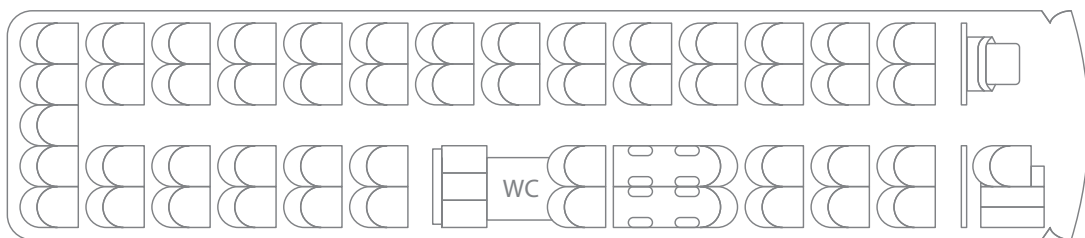

COACH SEATING CHART

MERCEDES-BENZ TOURISMO 15 RHD / 49 + 1 weelchair + 1 + 1 SEATS

(Set up for 1 disabled passenger)

DRIVER

HOSTESS

COACH SEATING CHART

MERCEDES-BENZ TOURISMO 15 RHD / 45 + 2 wheelchairs + 1 + 1 SEATS

(Set up for 2 disabled passengers)

DRIVER

HOSTESS

COACH SEATING CHART

MERCEDES-BENZ TOURISMO 15 RHD / 41 + 3 wheelchairs + 1 + 1 SEATS

(Set up for 3 disabled passengers)

DRIVER

HOSTESS