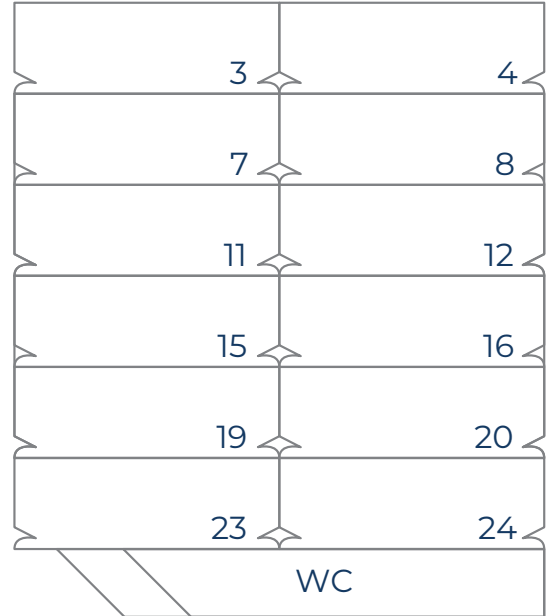

COACH SEATING CHART

MERCEDES-BENZ TOURISMO 15 RHD / 53 + 1 + 1 SEATS

DRIVER

HOSTESS