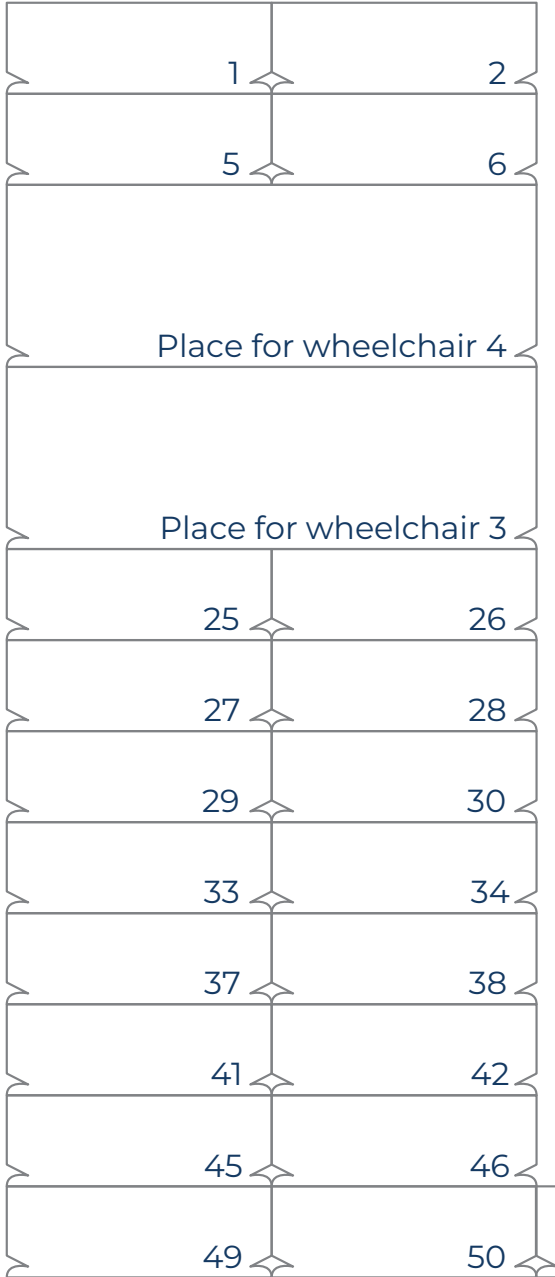

COACH SEATING CHART

MERCEDES-BENZ TOURISMO 15 RHD / 49 + 1 weelchair + 1 + 1 SEATS

(Set up for 1 disabled passenger)

DRIVER

HOSTESS

COACH SEATING CHART

MERCEDES-BENZ TOURISMO 15 RHD / 45 + 2 wheelchairs + 1 + 1 SEATS

(Set up for 2 disabled passengers)

DRIVER

HOSTESS

COACH SEATING CHART

MERCEDES-BENZ TOURISMO 15 RHD / 41 + 3 wheelchairs + 1 + 1 SEATS

(Set up for 3 disabled passengers)

DRIVER

HOSTESS

COACH SEATING CHART

MERCEDES-BENZ TOURISMO 15 RHD / 37 + 4 wheelchairs + 1 + 1 SEATS

(Set up for 4 disabled passengers)

DRIVER

HOSTESS

COACH SEATING CHART

MERCEDES-BENZ TOURISMO 15 RHD / 53 + 1 + 1 SEATS

DRIVER

HOSTESS

Centre door