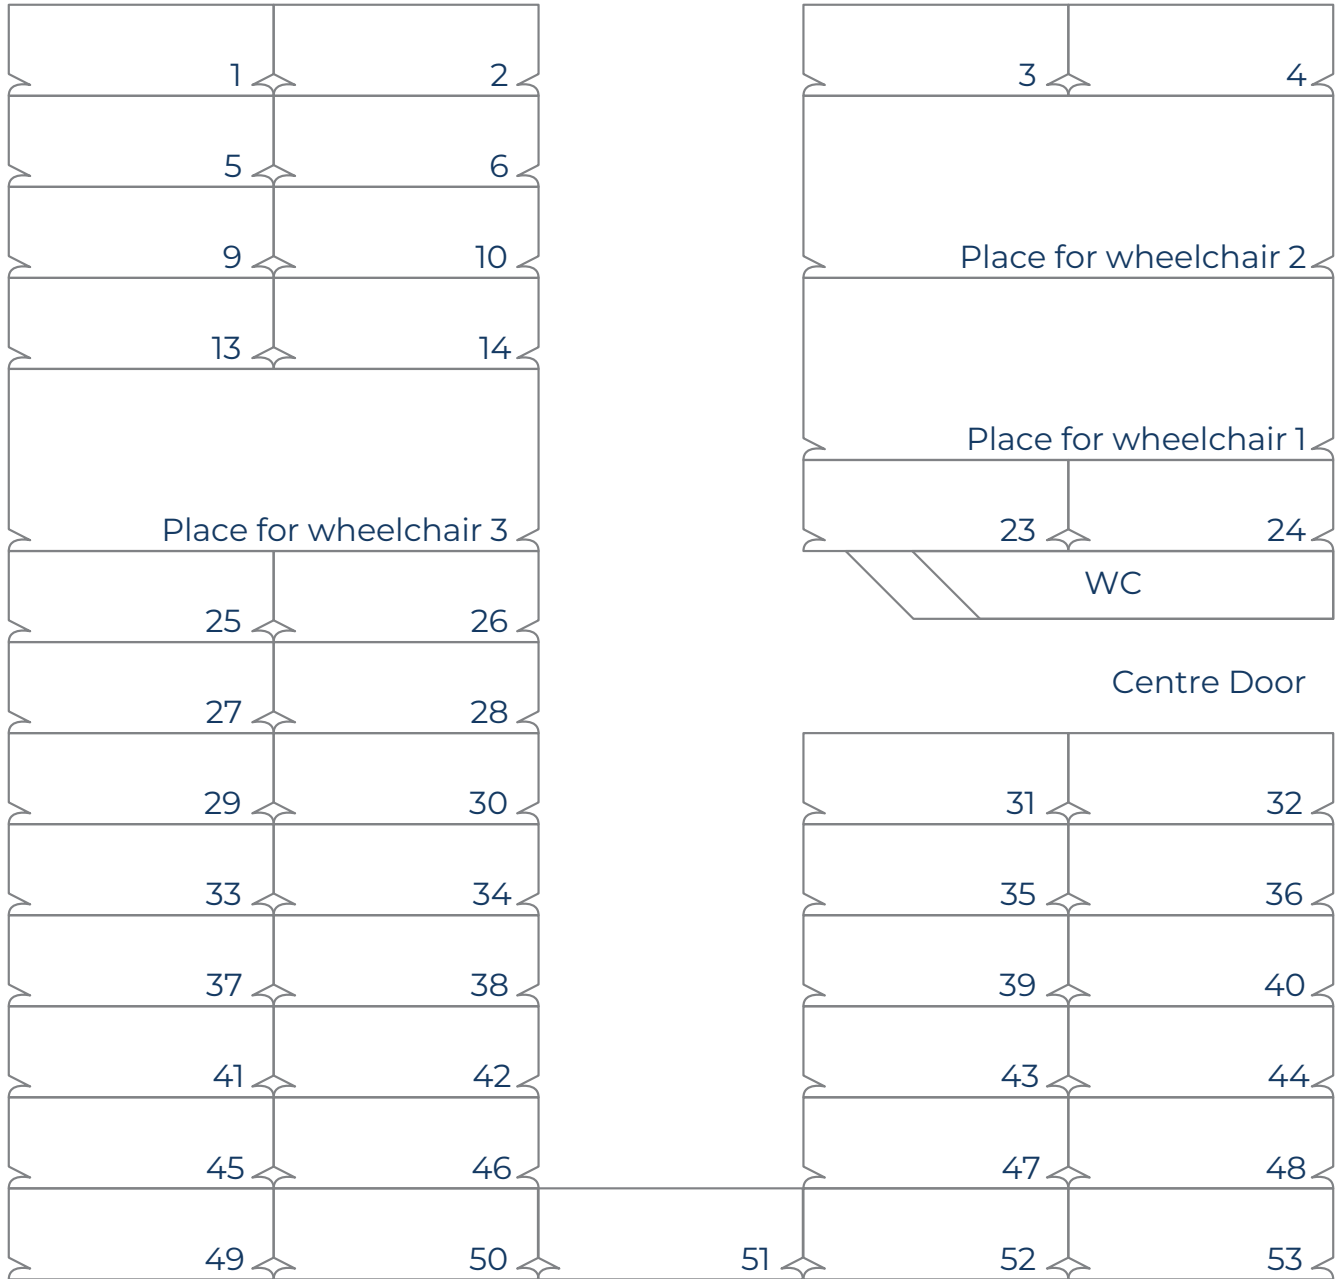

COACH SEATING CHART

MERCEDES-BENZ TOURISMO 15 RHD / 49 + 1 weelchair + 1 + 1 SEATS

(Set up for 1 disabled passenger)

DRIVER

HOSTESS

COACH SEATING CHART

MERCEDES-BENZ TOURISMO 15 RHD / 45 + 2 wheelchairs + 1 + 1 SEATS

(Set up for 2 disabled passengers)

DRIVER

HOSTESS

COACH SEATING CHART

MERCEDES-BENZ TOURISMO 15 RHD / 41 + 3 wheelchairs + 1 + 1 SEATS

(Set up for 3 disabled passengers)

DRIVER

HOSTESS

COACH SEATING CHART

MERCEDES-BENZ TOURISMO 15 RHD / 37 + 4 wheelchairs + 1 + 1 SEATS

(Set up for 4 disabled passengers)

DRIVER

HOSTESS

COACH SEATING CHART

MERCEDES-BENZ TOURISMO 15 RHD / 53 + 1 + 1 SEATS

DRIVER

HOSTESS

Centre door