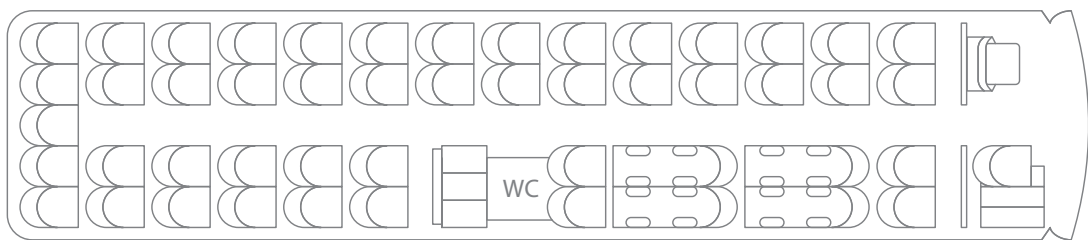

COACH SEATING CHART

MERCEDES-BENZ TOURISMO 15 RHD / 49 + 1 weelchair + 1 + 1 SEATS

(Set up for 1 disabled passenger)

DRIVER

HOSTESS

COACH SEATING CHART

MERCEDES-BENZ TOURISMO 15 RHD / 45 + 2 wheelchairs + 1 + 1 SEATS

(Set up for 2 disabled passengers)

DRIVER

HOSTESS

COACH SEATING CHART

MERCEDES-BENZ TOURISMO 15 RHD / 41 + 3 wheelchairs + 1 + 1 SEATS

(Set up for 3 disabled passengers)

DRIVER

HOSTESS