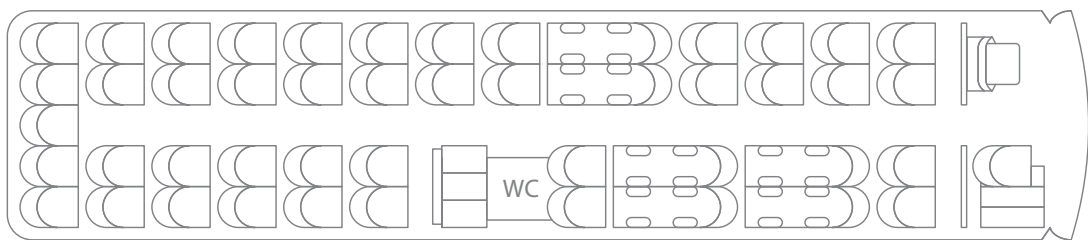

(Set up for 2 disabled passengers)

DRIVER

HOSTESS

COACH SEATING CHART

MERCEDES-BENZ TOURISMO 15 RHD / 41 + 3 wheelchairs + 1 + 1 SEATS

(Set up for 3 disabled passengers)

DRIVER

HOSTESS

COACH SEATING CHART

MERCEDES-BENZ TOURISMO 15 RHD / 37 + 4 wheelchairs + 1 + 1 SEATS

(Set up for 4 disabled passengers)

DRIVER

HOSTESS

COACH SEATING CHART

MERCEDES-BENZ TOURISMO 15 RHD / 53 + 1 + 1 SEATS

DRIVER