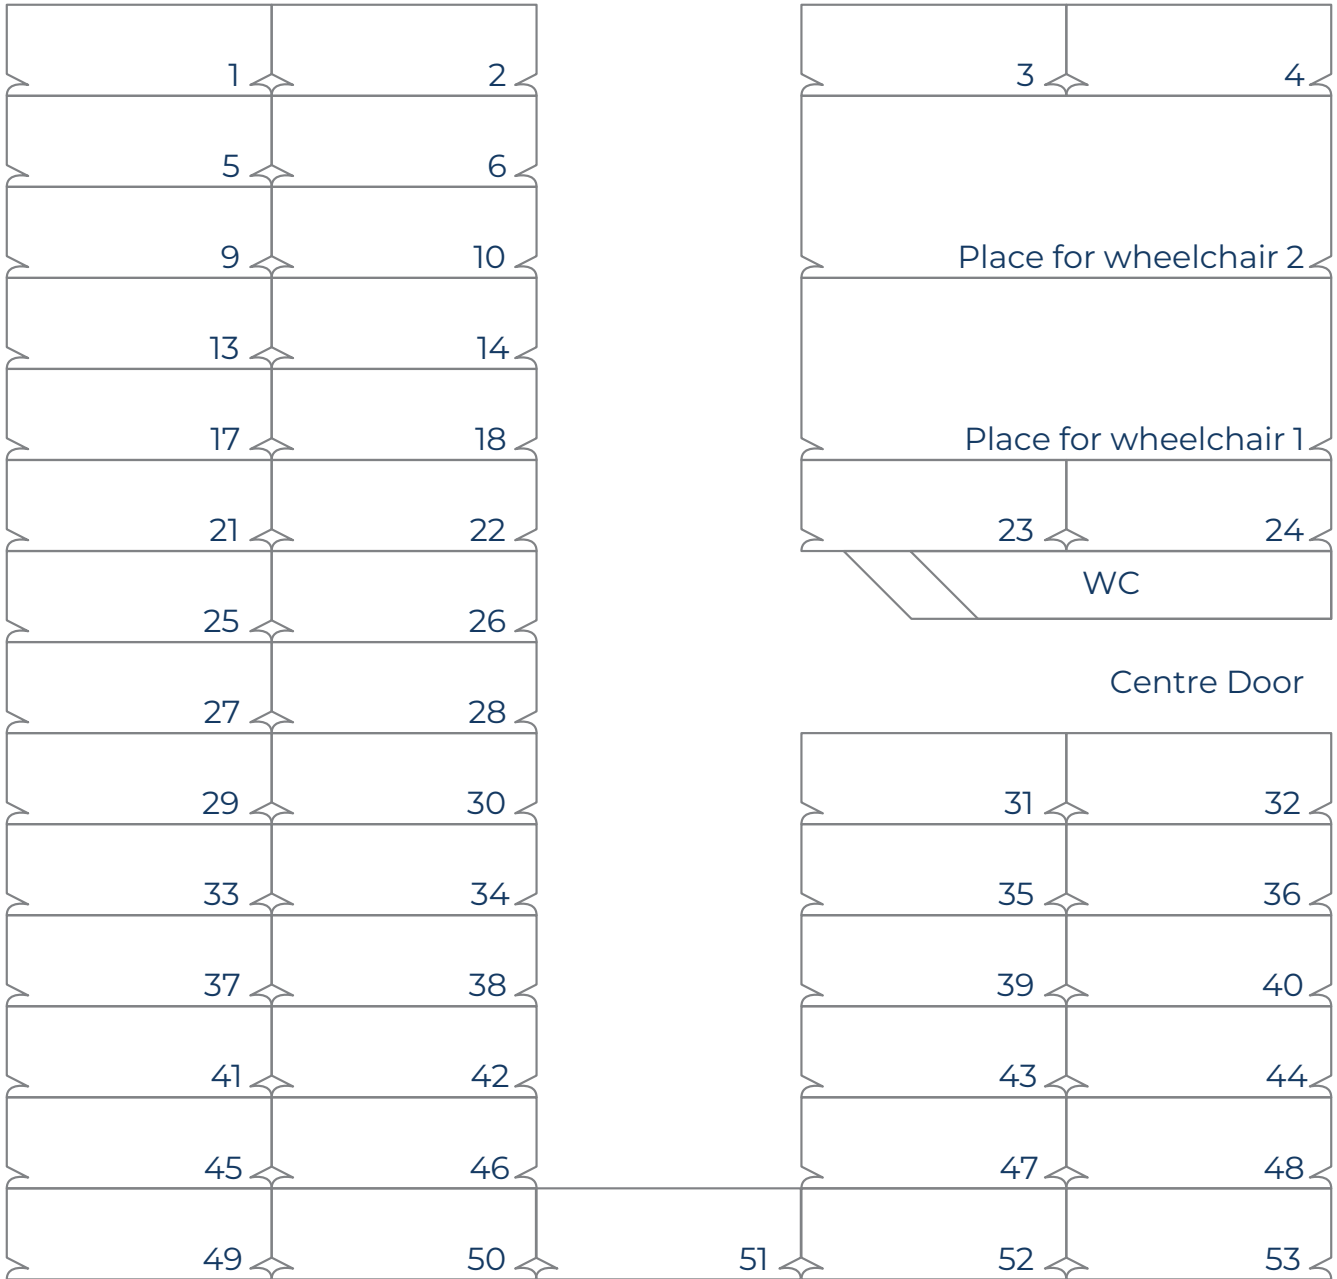

COACH SEATING CHART

MERCEDES-BENZ TOURISMO 15 RHD / 49 + 1 weelchair + 1 + 1 SEATS

(Set up for 1 disabled passenger)

DRIVER

HOSTESS

COACH SEATING CHART

MERCEDES-BENZ TOURISMO 15 RHD / 45 + 2 wheelchairs + 1 + 1 SEATS

(Set up for 2 disabled passengers)

DRIVER

HOSTESS

COACH SEATING CHART

MERCEDES-BENZ TOURISMO 15 RHD / 41 + 3 wheelchairs + 1 + 1 SEATS

(Set up for 3 disabled passengers)

DRIVER

HOSTESS

COACH SEATING CHART

MERCEDES-BENZ TOURISMO 15 RHD / 37 + 4 wheelchairs + 1 + 1 SEATS

(Set up for 4 disabled passengers)

DRIVER

HOSTESS

COACH SEATING CHART

MERCEDES-BENZ TOURISMO 15 RHD / 53 + 1 + 1 SEATS

DRIVER

HOSTESS

Centre door