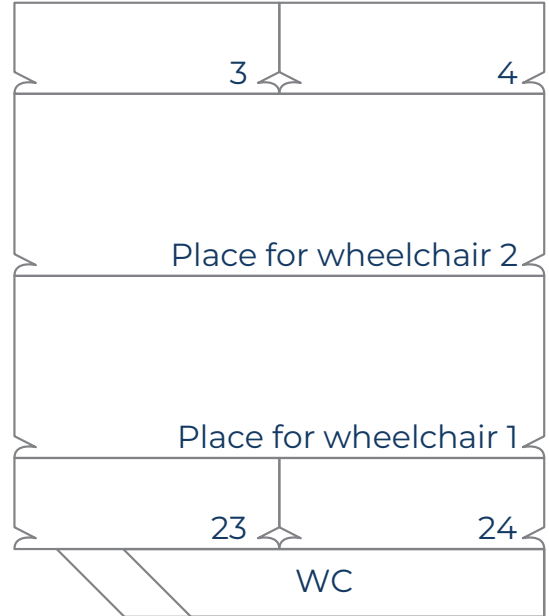

COACH SEATING CHART

MERCEDES-BENZ TOURISMO 15 RHD / 49 + 1 weelchair + 1 + 1 SEATS

(Set up for 1 disabled passenger)

DRIVER

HOSTESS

COACH SEATING CHART

MERCEDES-BENZ TOURISMO 15 RHD / 45 + 2 wheelchairs + 1 + 1 SEATS

(Set up for 2 disabled passengers)

DRIVER

HOSTESS

COACH SEATING CHART

MERCEDES-BENZ TOURISMO 15 RHD / 41 + 3 wheelchairs + 1 + 1 SEATS

(Set up for 3 disabled passengers)

DRIVER

HOSTESS

COACH SEATING CHART

MERCEDES-BENZ TOURISMO 15 RHD / 37 + 4 wheelchairs + 1 + 1 SEATS

(Set up for 4 disabled passengers)

DRIVER

HOSTESS

COACH SEATING CHART

MERCEDES-BENZ TOURISMO 15 RHD / 53 + 1 + 1 SEATS

DRIVER