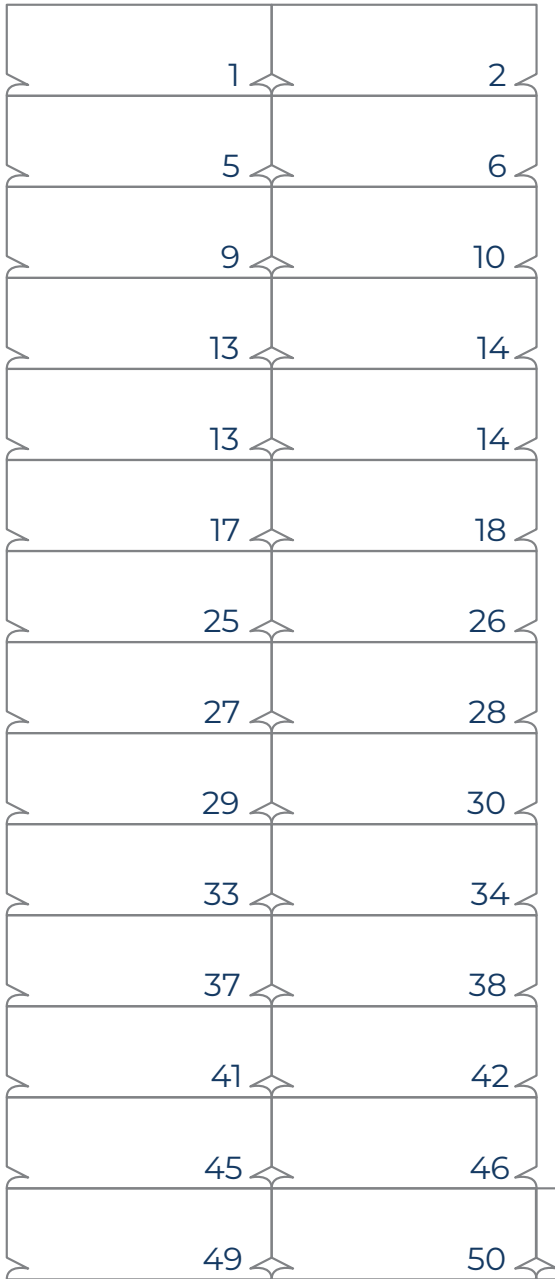

COACH SEATING CHART

MERCEDES-BENZ TOURISMO 15 RHD / 49 + 1 weelchair + 1 + 1 SEATS

(Set up for 1 disabled passenger)

DRIVER

HOSTESS

COACH SEATING CHART

MERCEDES-BENZ TOURISMO 15 RHD / 45 + 2 wheelchairs + 1 + 1 SEATS

(Set up for 2 disabled passengers)

DRIVER

HOSTESS

COACH SEATING CHART

MERCEDES-BENZ TOURISMO 15 RHD / 41 + 3 wheelchairs + 1 + 1 SEATS

(Set up for 3 disabled passengers)

DRIVER

HOSTESS

COACH SEATING CHART

MERCEDES-BENZ TOURISMO 15 RHD / 37 + 4 wheelchairs + 1 + 1 SEATS

(Set up for 4 disabled passengers)

DRIVER

HOSTESS

COACH SEATING CHART

MERCEDES-BENZ TOURISMO 15 RHD / 53 + 1 + 1 SEATS

DRIVER

HOSTESS

Centre door